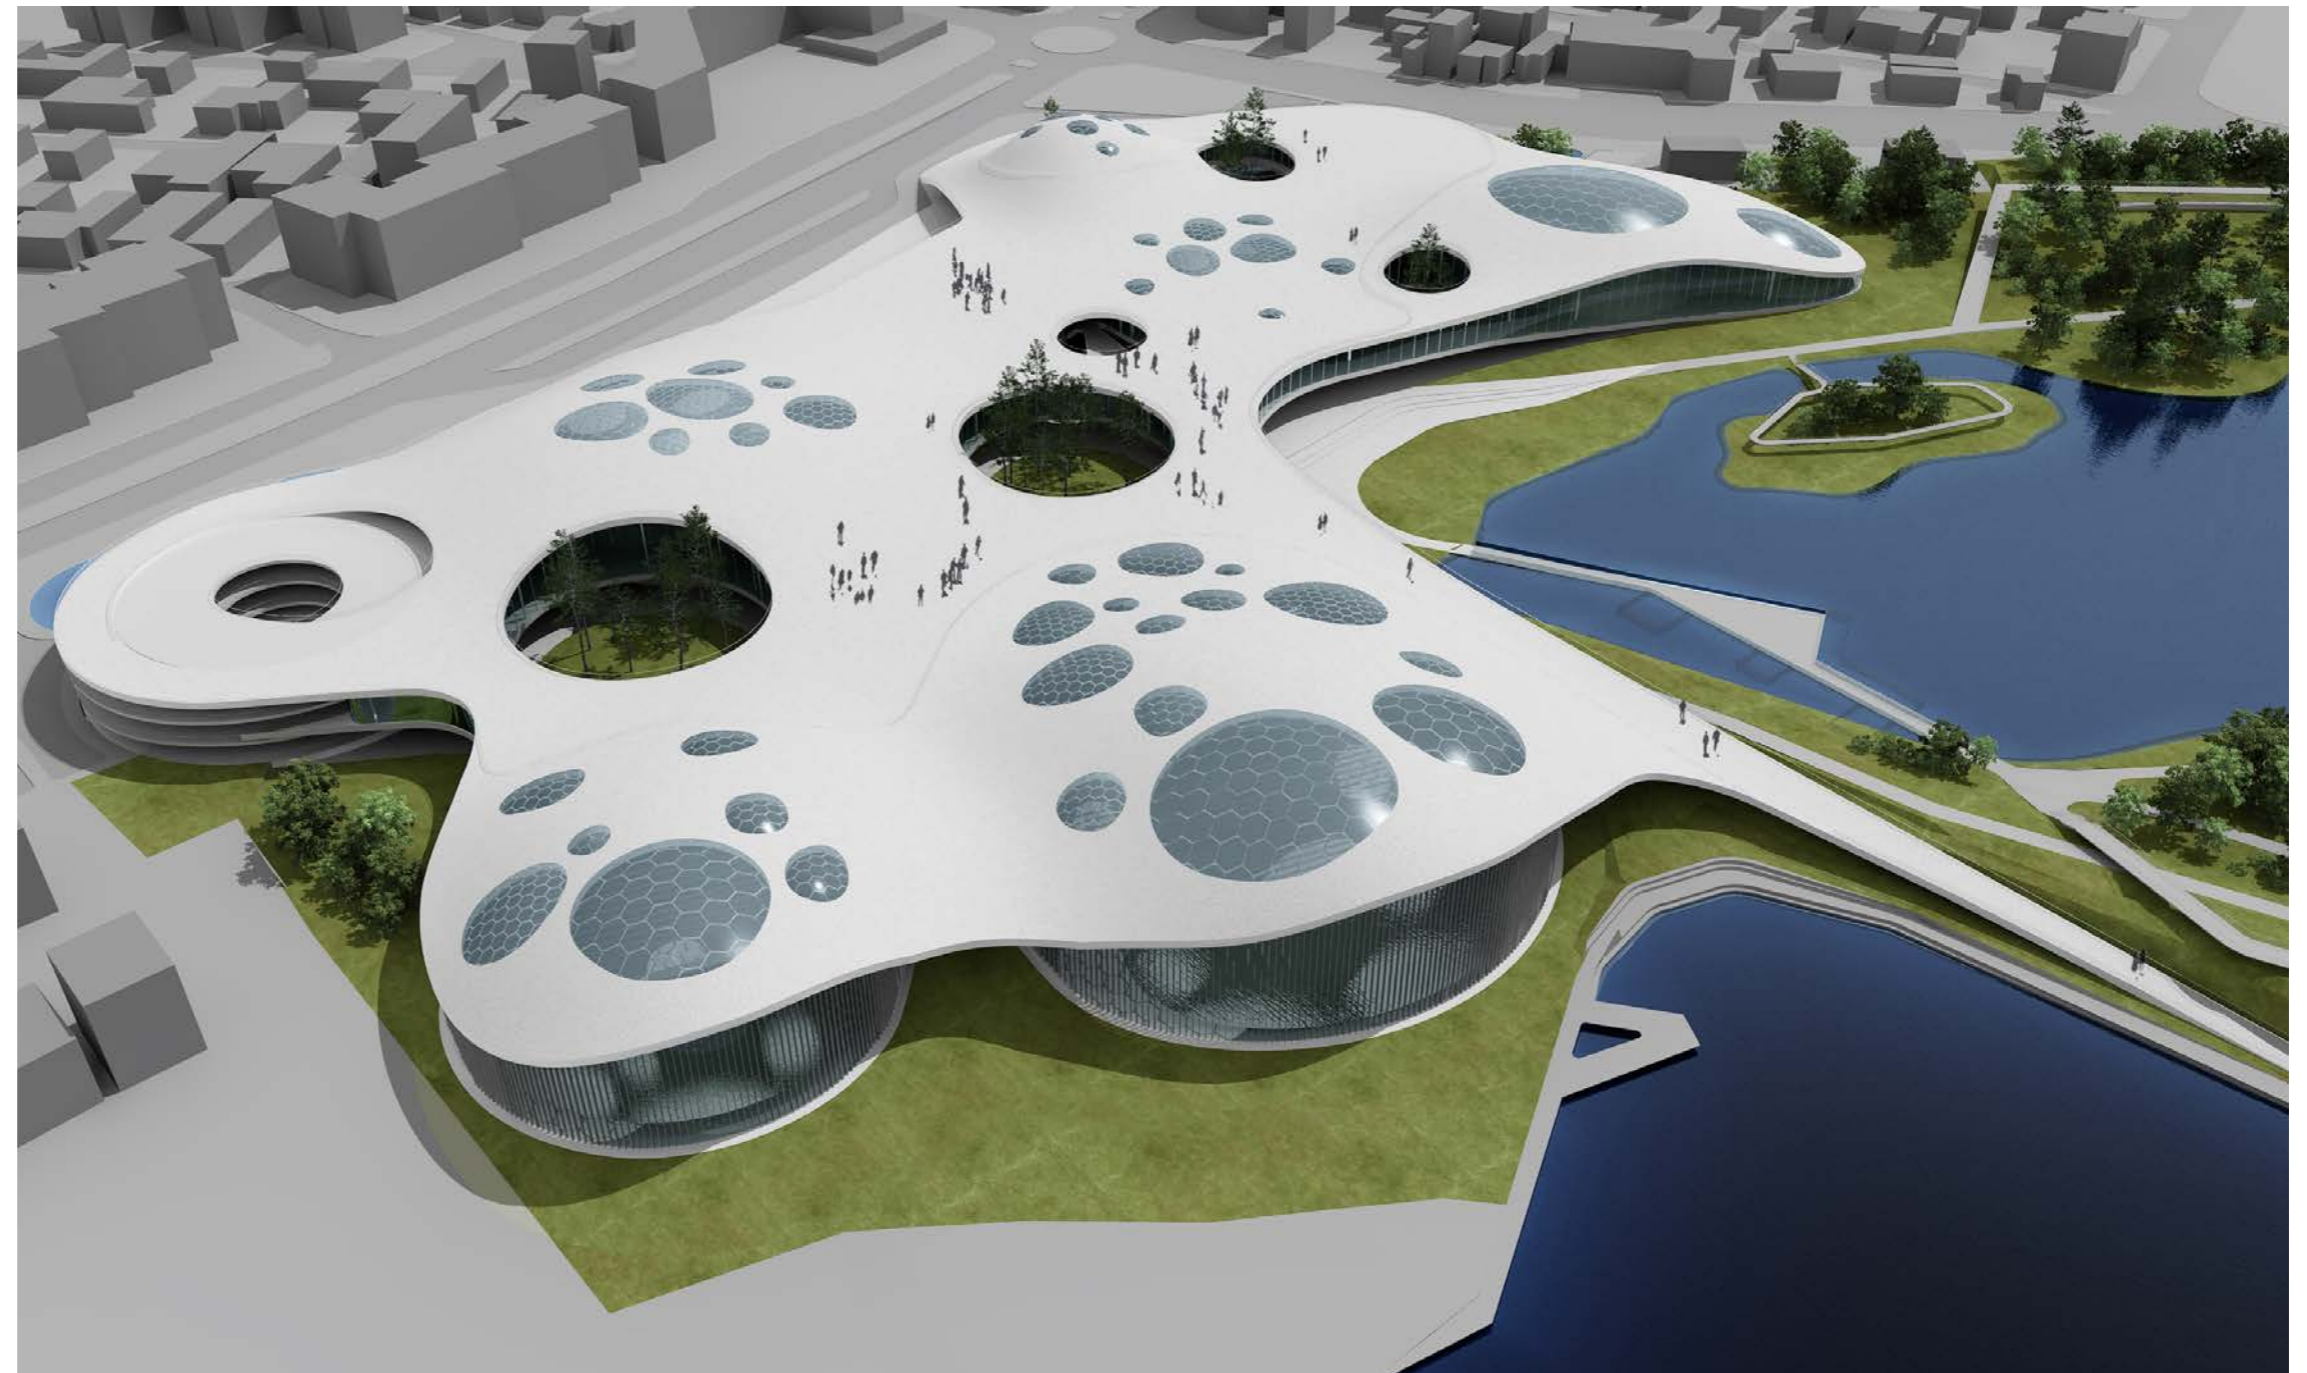

CUMULUS

**NATURAL
SCIENCE**

MUSEUM
INT_004
COM_004

9/24

Status/Status:
An/Year:
Amplasament/Location:
Suprafață construită/Built area:
Client/Client:
Premii/Awards:

Proposal / Propunere
2011
Constața, România
79520m²
-
First Place

NATURAL SCIENCE
MUSEUM

INT_004
COM_004

10/24

1 Fațadă
Facade

2 Fațadă
Facade

3 Fațadă
Facade

The construction of a Modern Museum of Natural Science, equipped according to the latest requirements, may represent for Constanta, for the region, and for Romania an opportunity to attract tourists, being unique in this part of Europe for its size. The construction of a Modern Museum of Natural Science, equipped according to the latest requirements, may represent for Constanta, for the region, and for Romania an opportunity to attract tourists, being unique in this part of Europe for its size. Therefore, to further increase its attractiveness and make it an important point in the Black Sea tourist track, we designed it as an amusement and leisure park, with a rich offer of activities to meet the different public group demands.