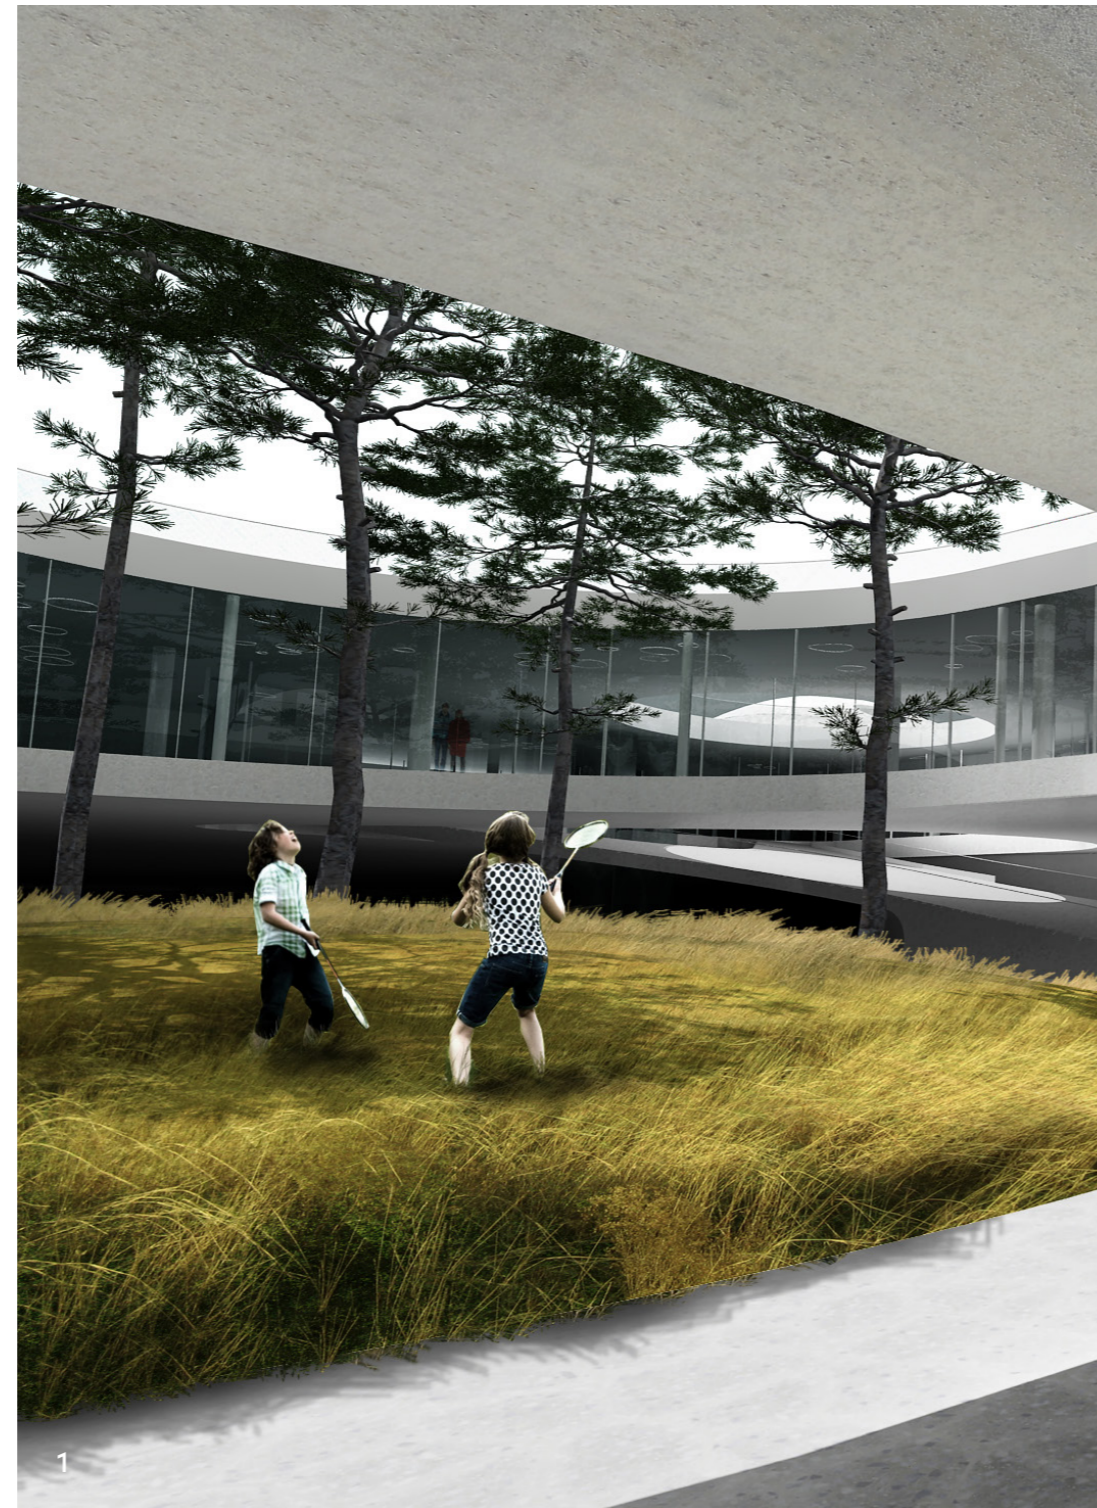

CUMULUS

**NATURAL
SCIENCE**

MUSEUM
INT_004
COM_004

9/24

Status/Status:
An/Year:
Amplasament/Location:
Suprafață construită/Built area:
Client/Client:
Premii/Awards:

Proposal / Propunere
2011
Constața, România
79520m²
-
First Place

NATURAL SCIENCE
MUSEUM

INT_004
COM_004

10/24

1 Fațadă
Facade

2 Fațadă
Facade

3 Fațadă
Facade

The construction of a Modern Museum of Natural Science, equipped according to the latest requirements, may represent for Constanta, for the region, and for Romania an opportunity to attract tourists, being unique in this part of Europe for its size. The construction of a Modern Museum of Natural Science, equipped according to the latest requirements, may represent for Constanta, for the region, and for Romania an opportunity to attract tourists, being unique in this part of Europe for its size. Therefore, to further increase its attractiveness and make it an important point in the Black Sea tourist track, we designed it as an amusement and leisure park, with a rich offer of activities to meet the different public group demands.